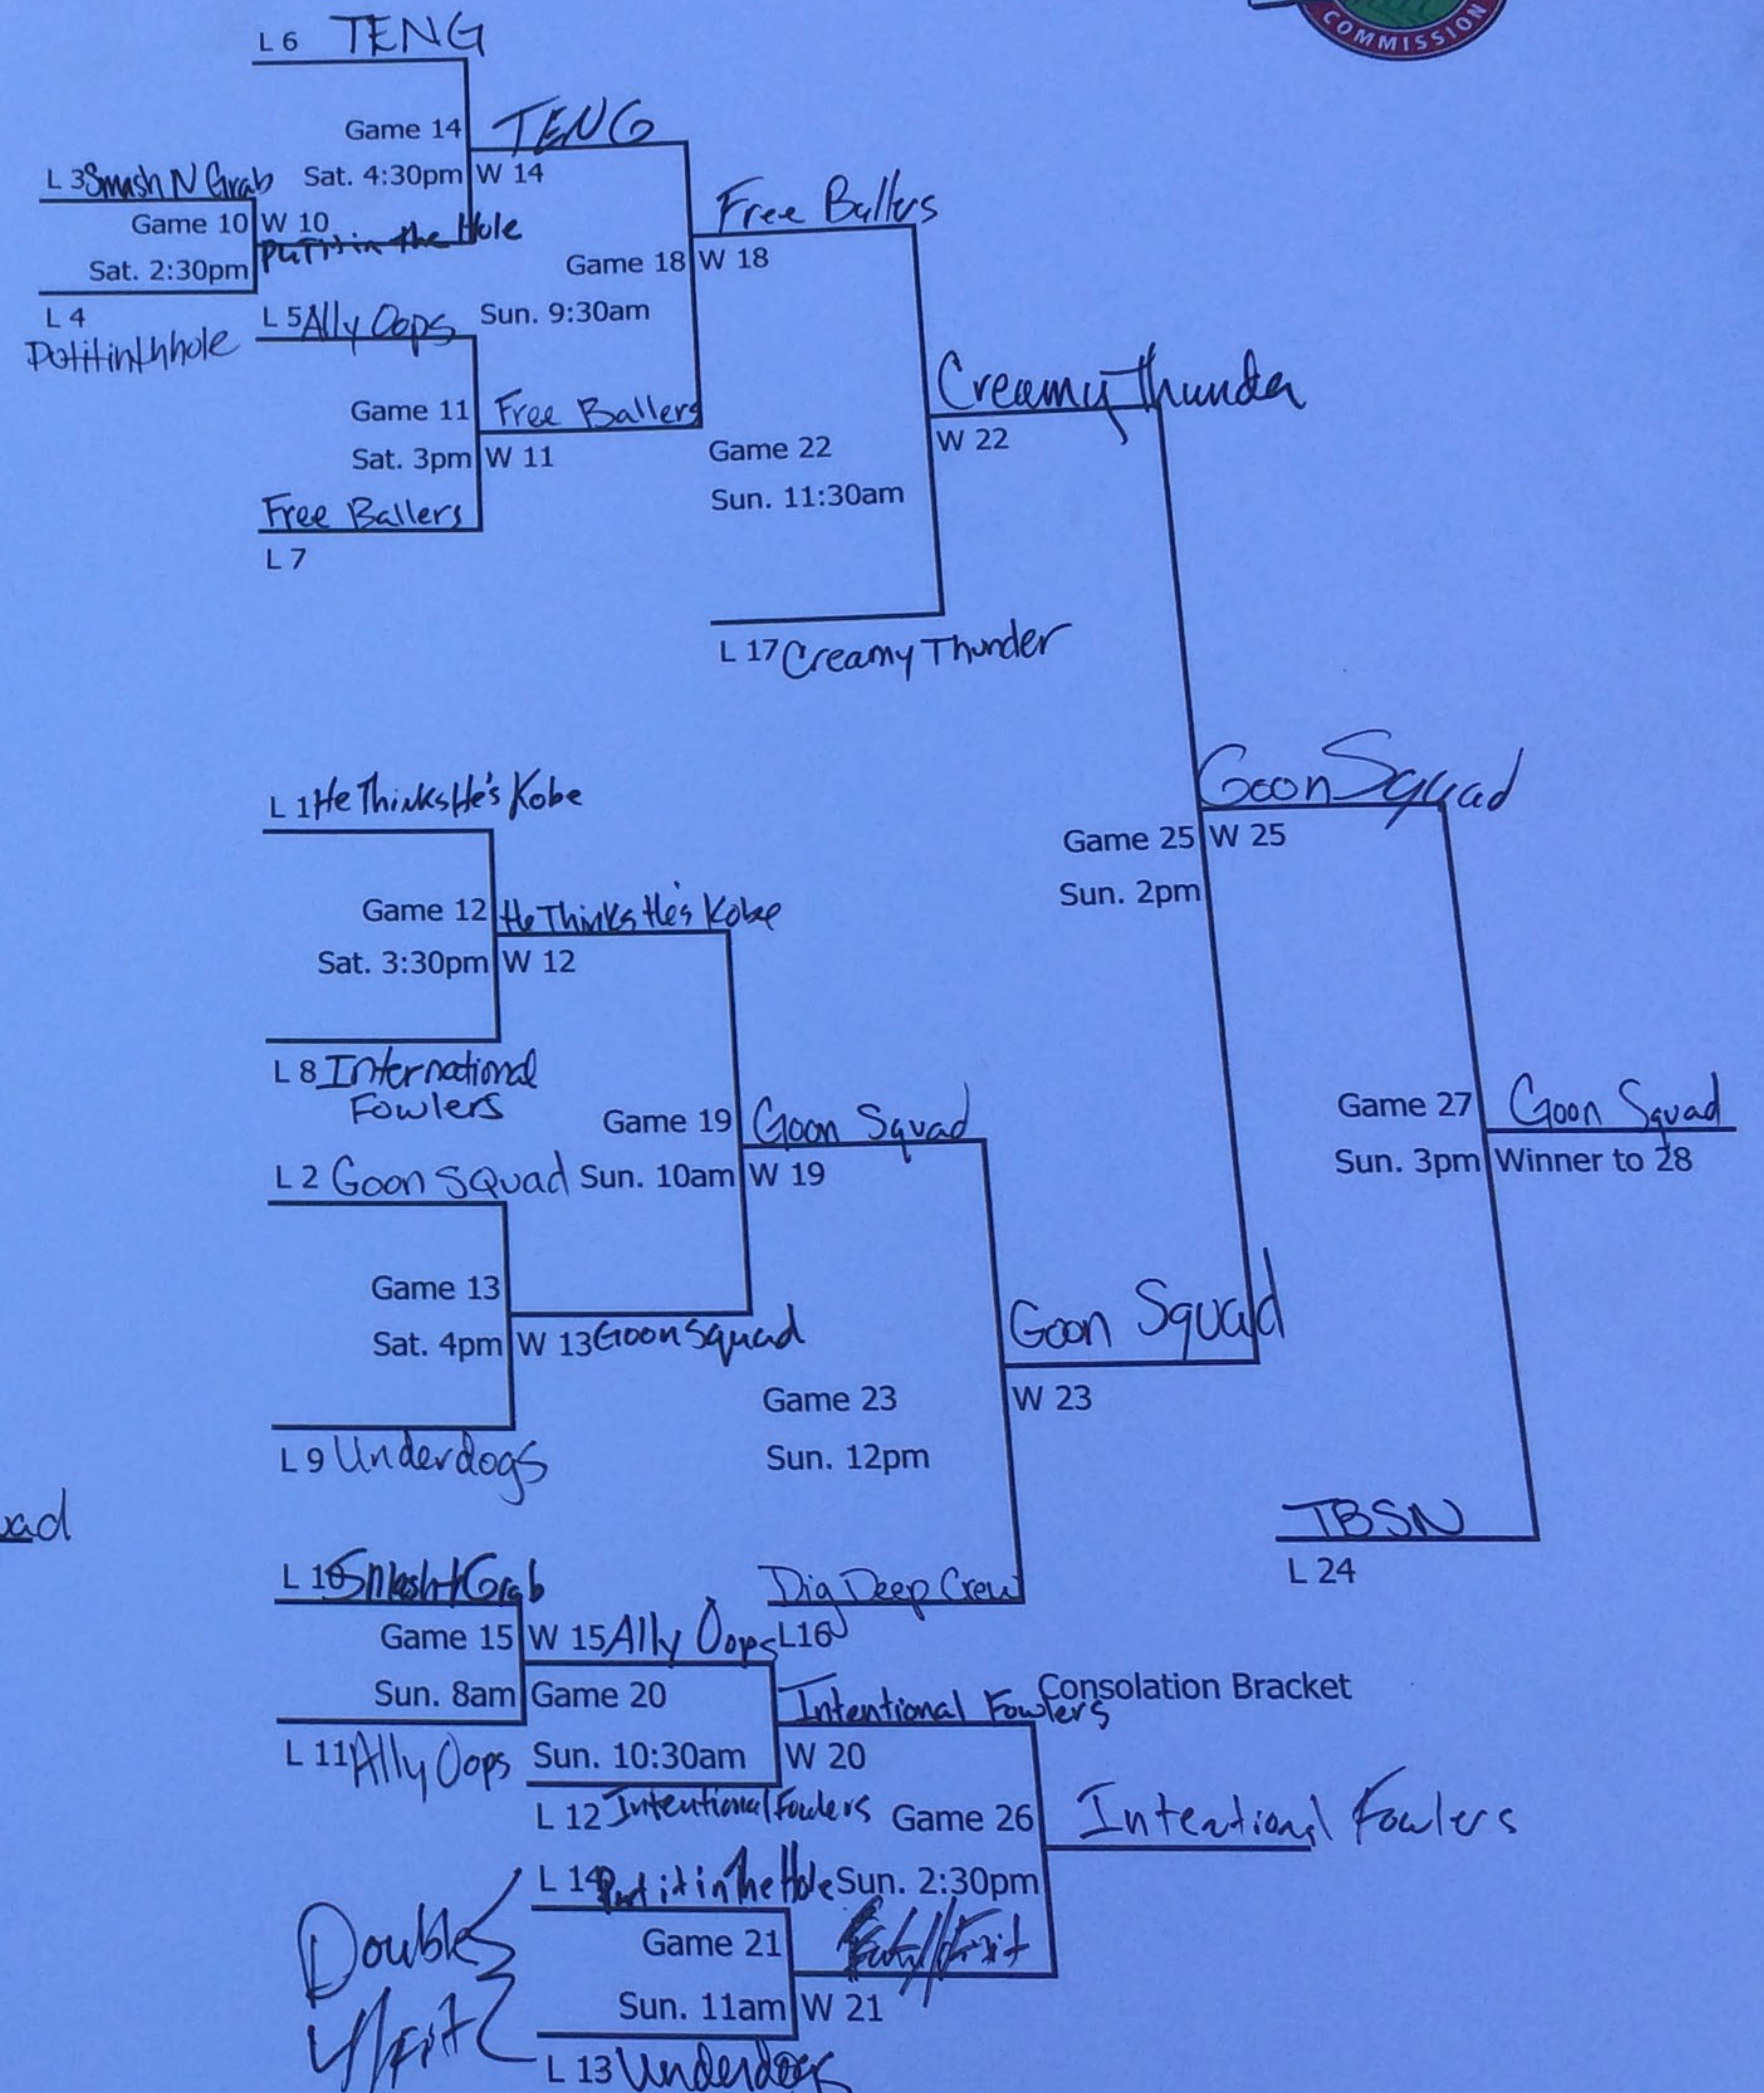

Adult Coed - American

Court # 25

BRACKETS SUBJECT TO CHANGE

KDF ARCHITECTURE