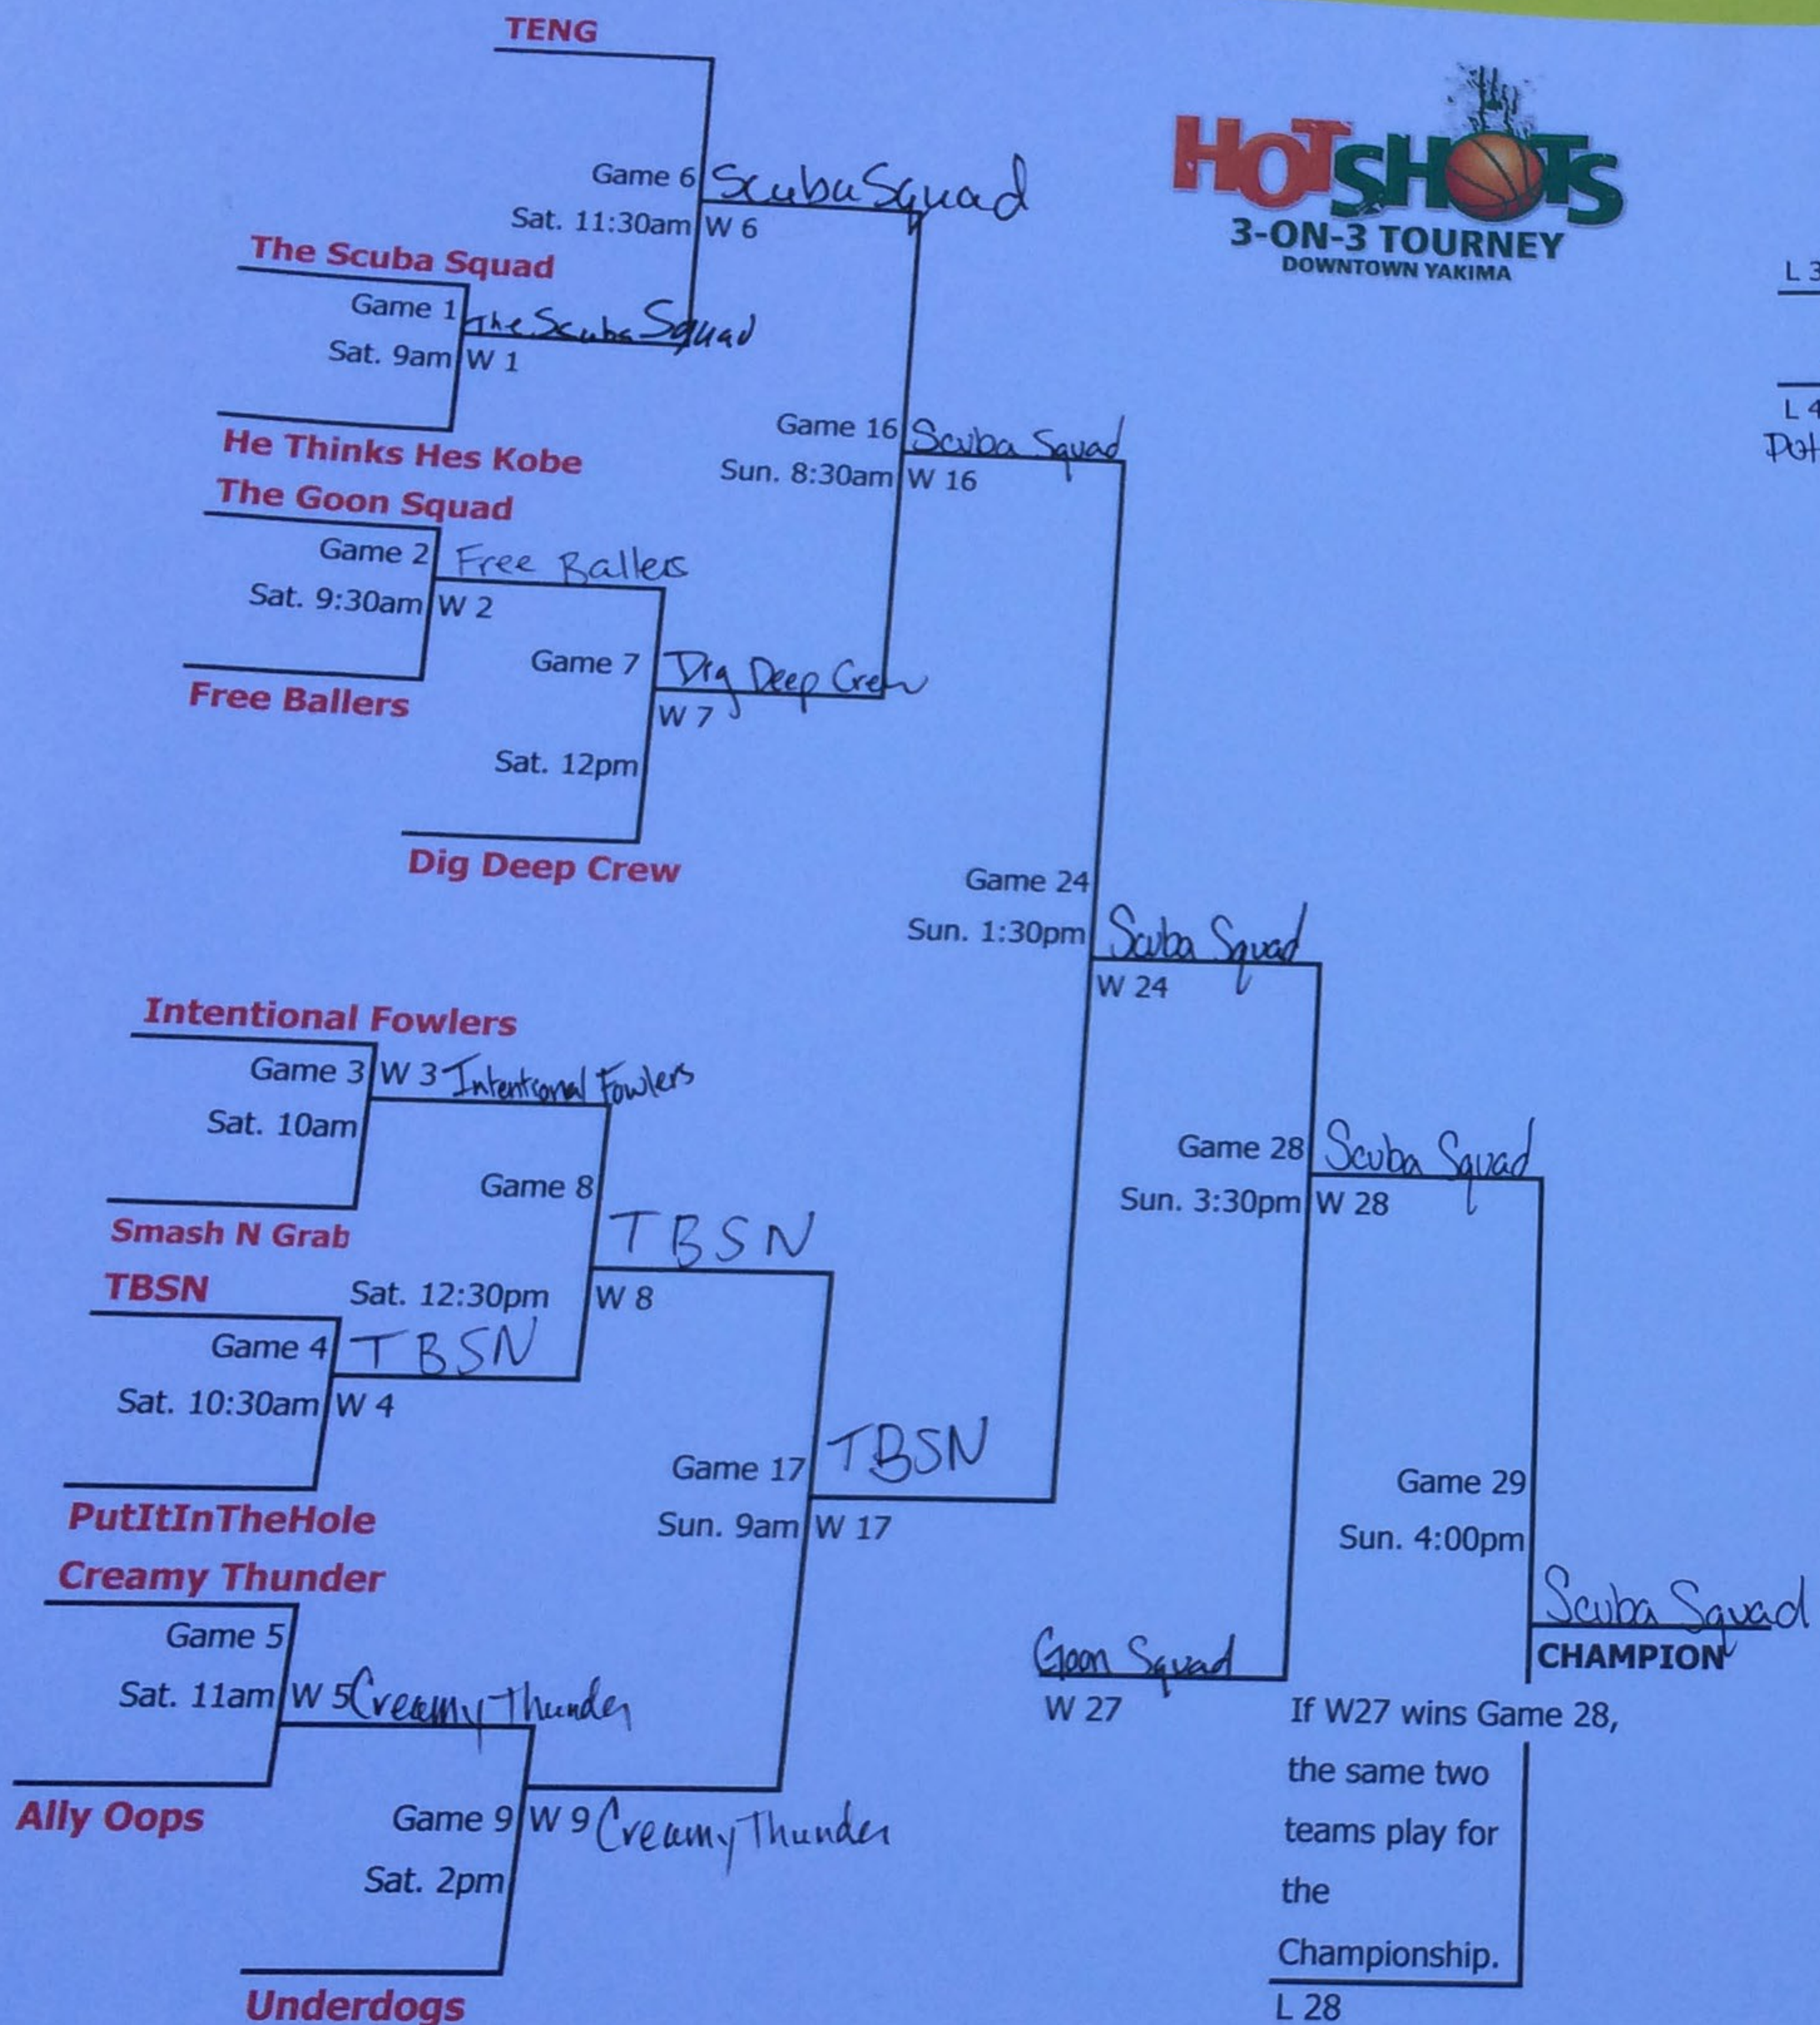

Adult Coed - American

Court # 25

BRACKETS SUBJECT TO CHANGE

KDF ARCHITECTURE