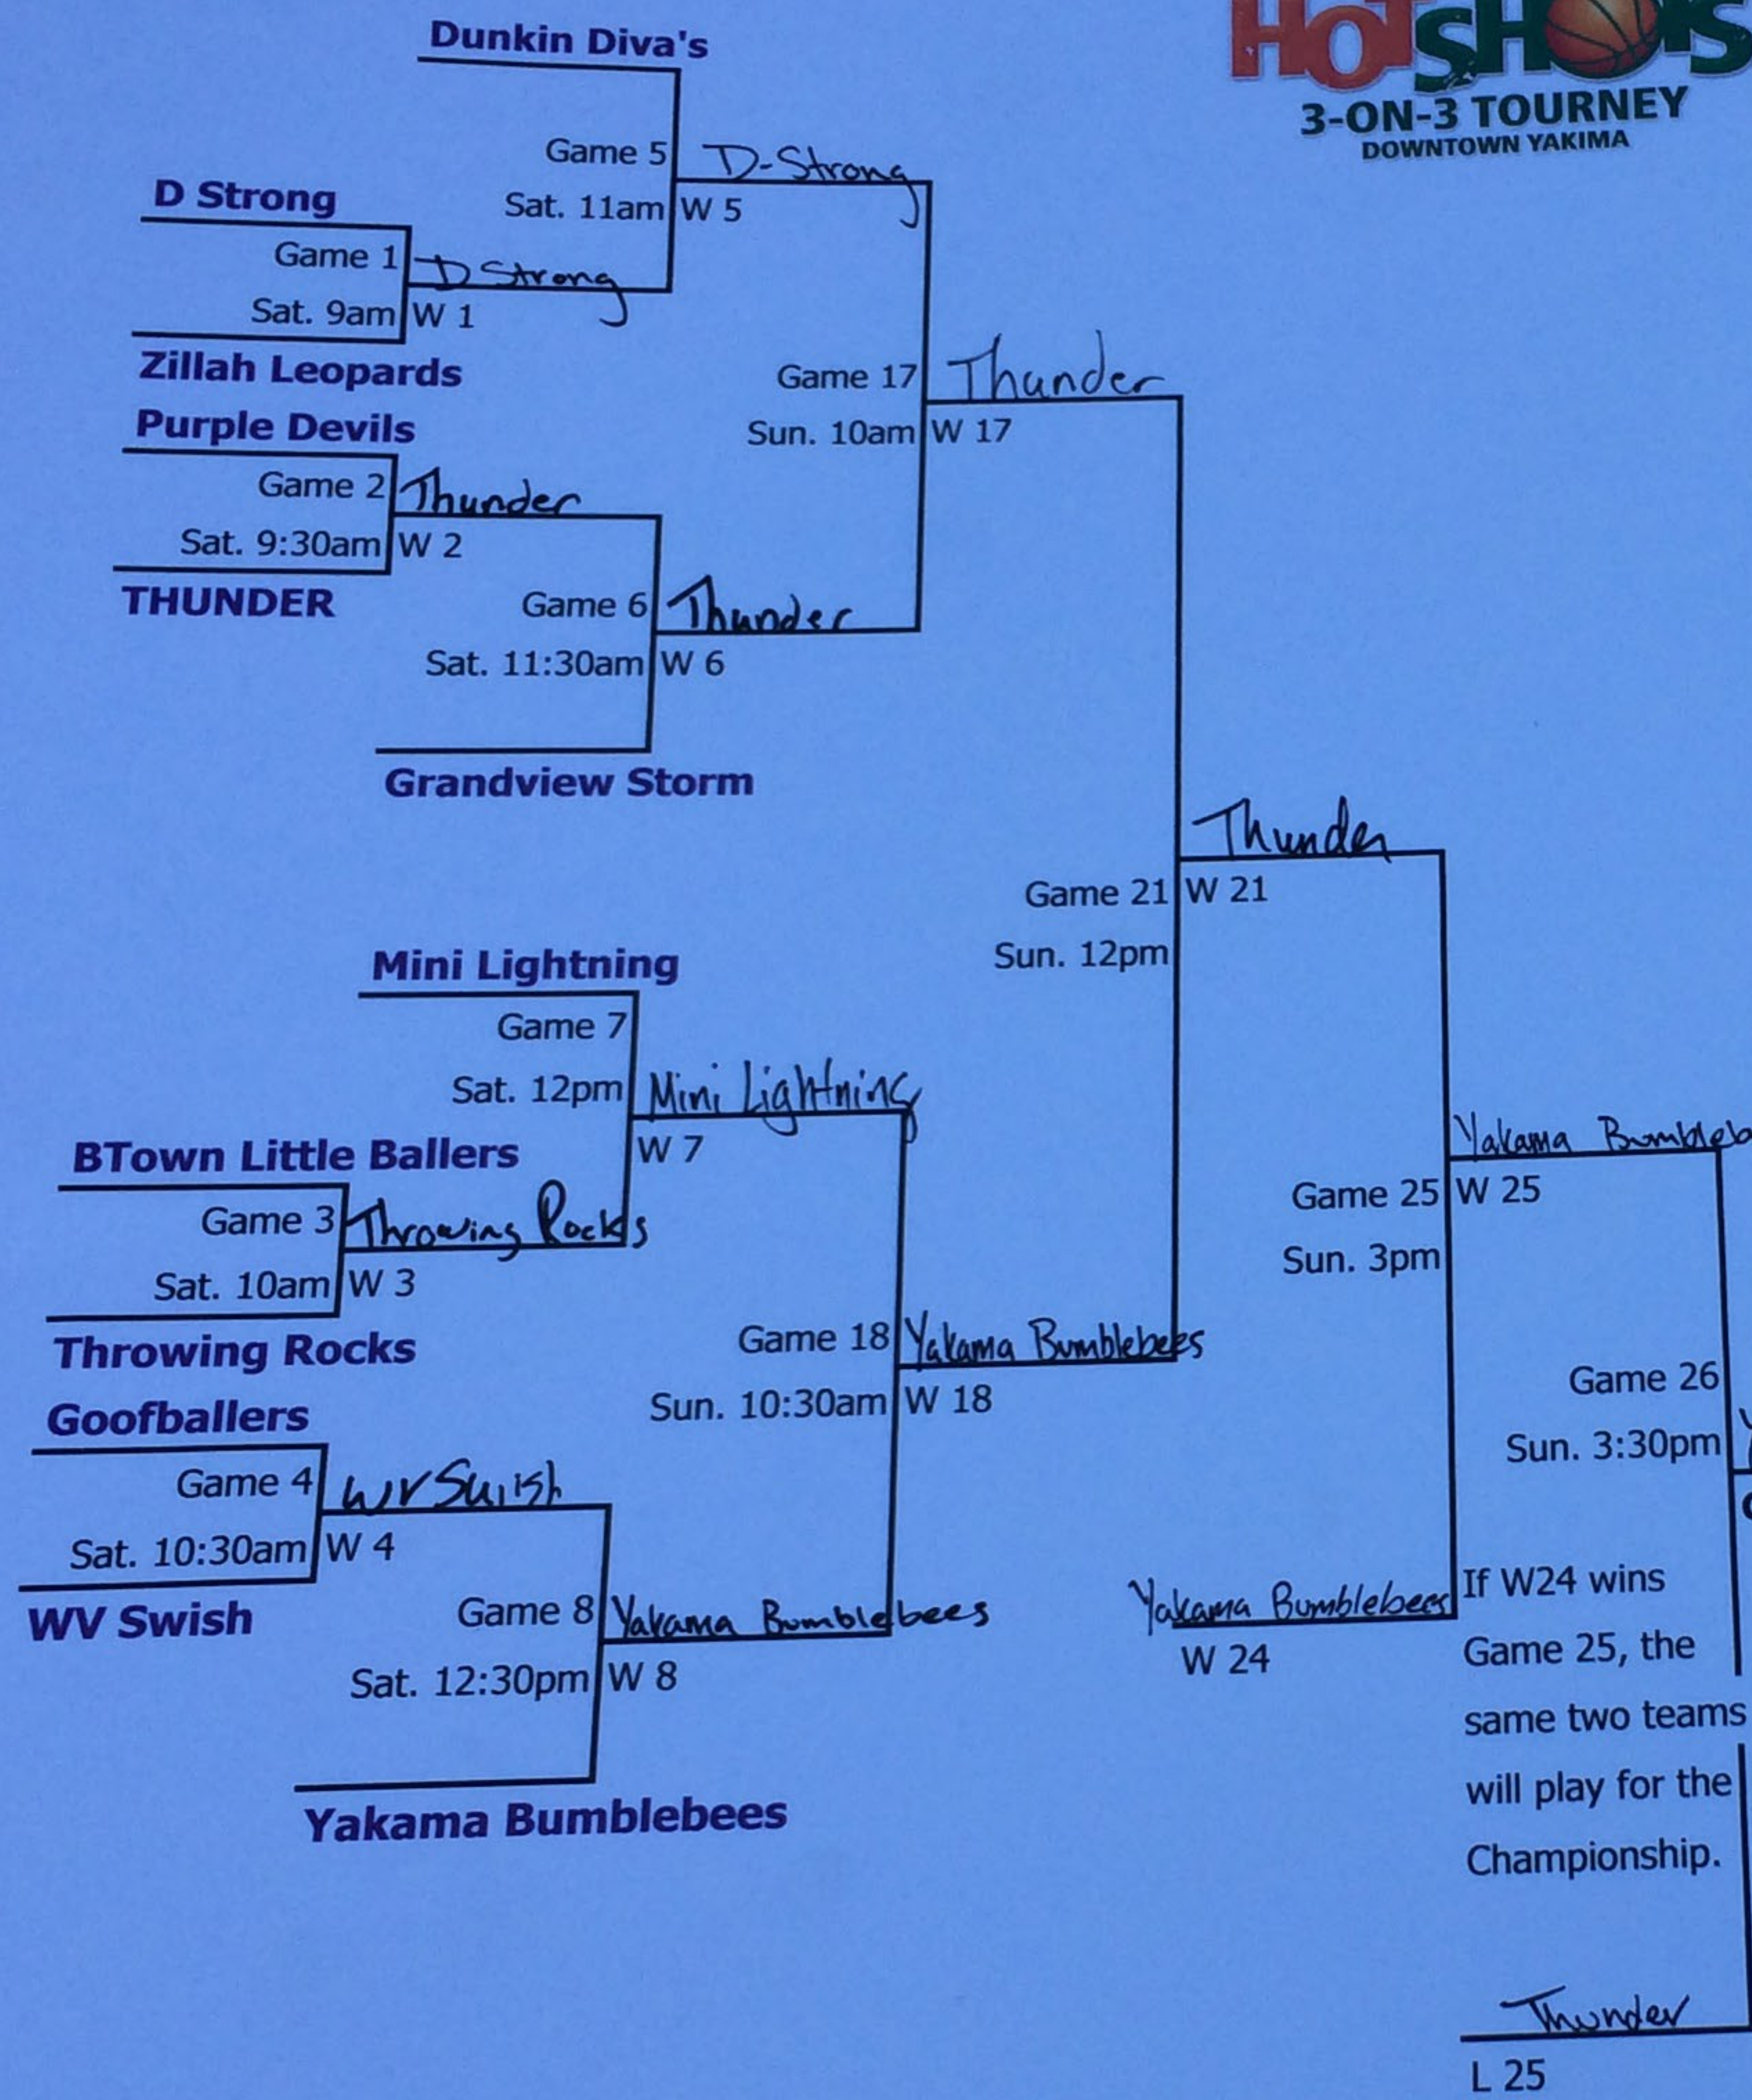

Girl's 2nd and 3rd Grade

Court # 3

If W24 wins Game 25, the same two teams will play for the Championship.

CHAMPION

Consolation Bracket

BRACKETS SUBJECT TO CHANGE