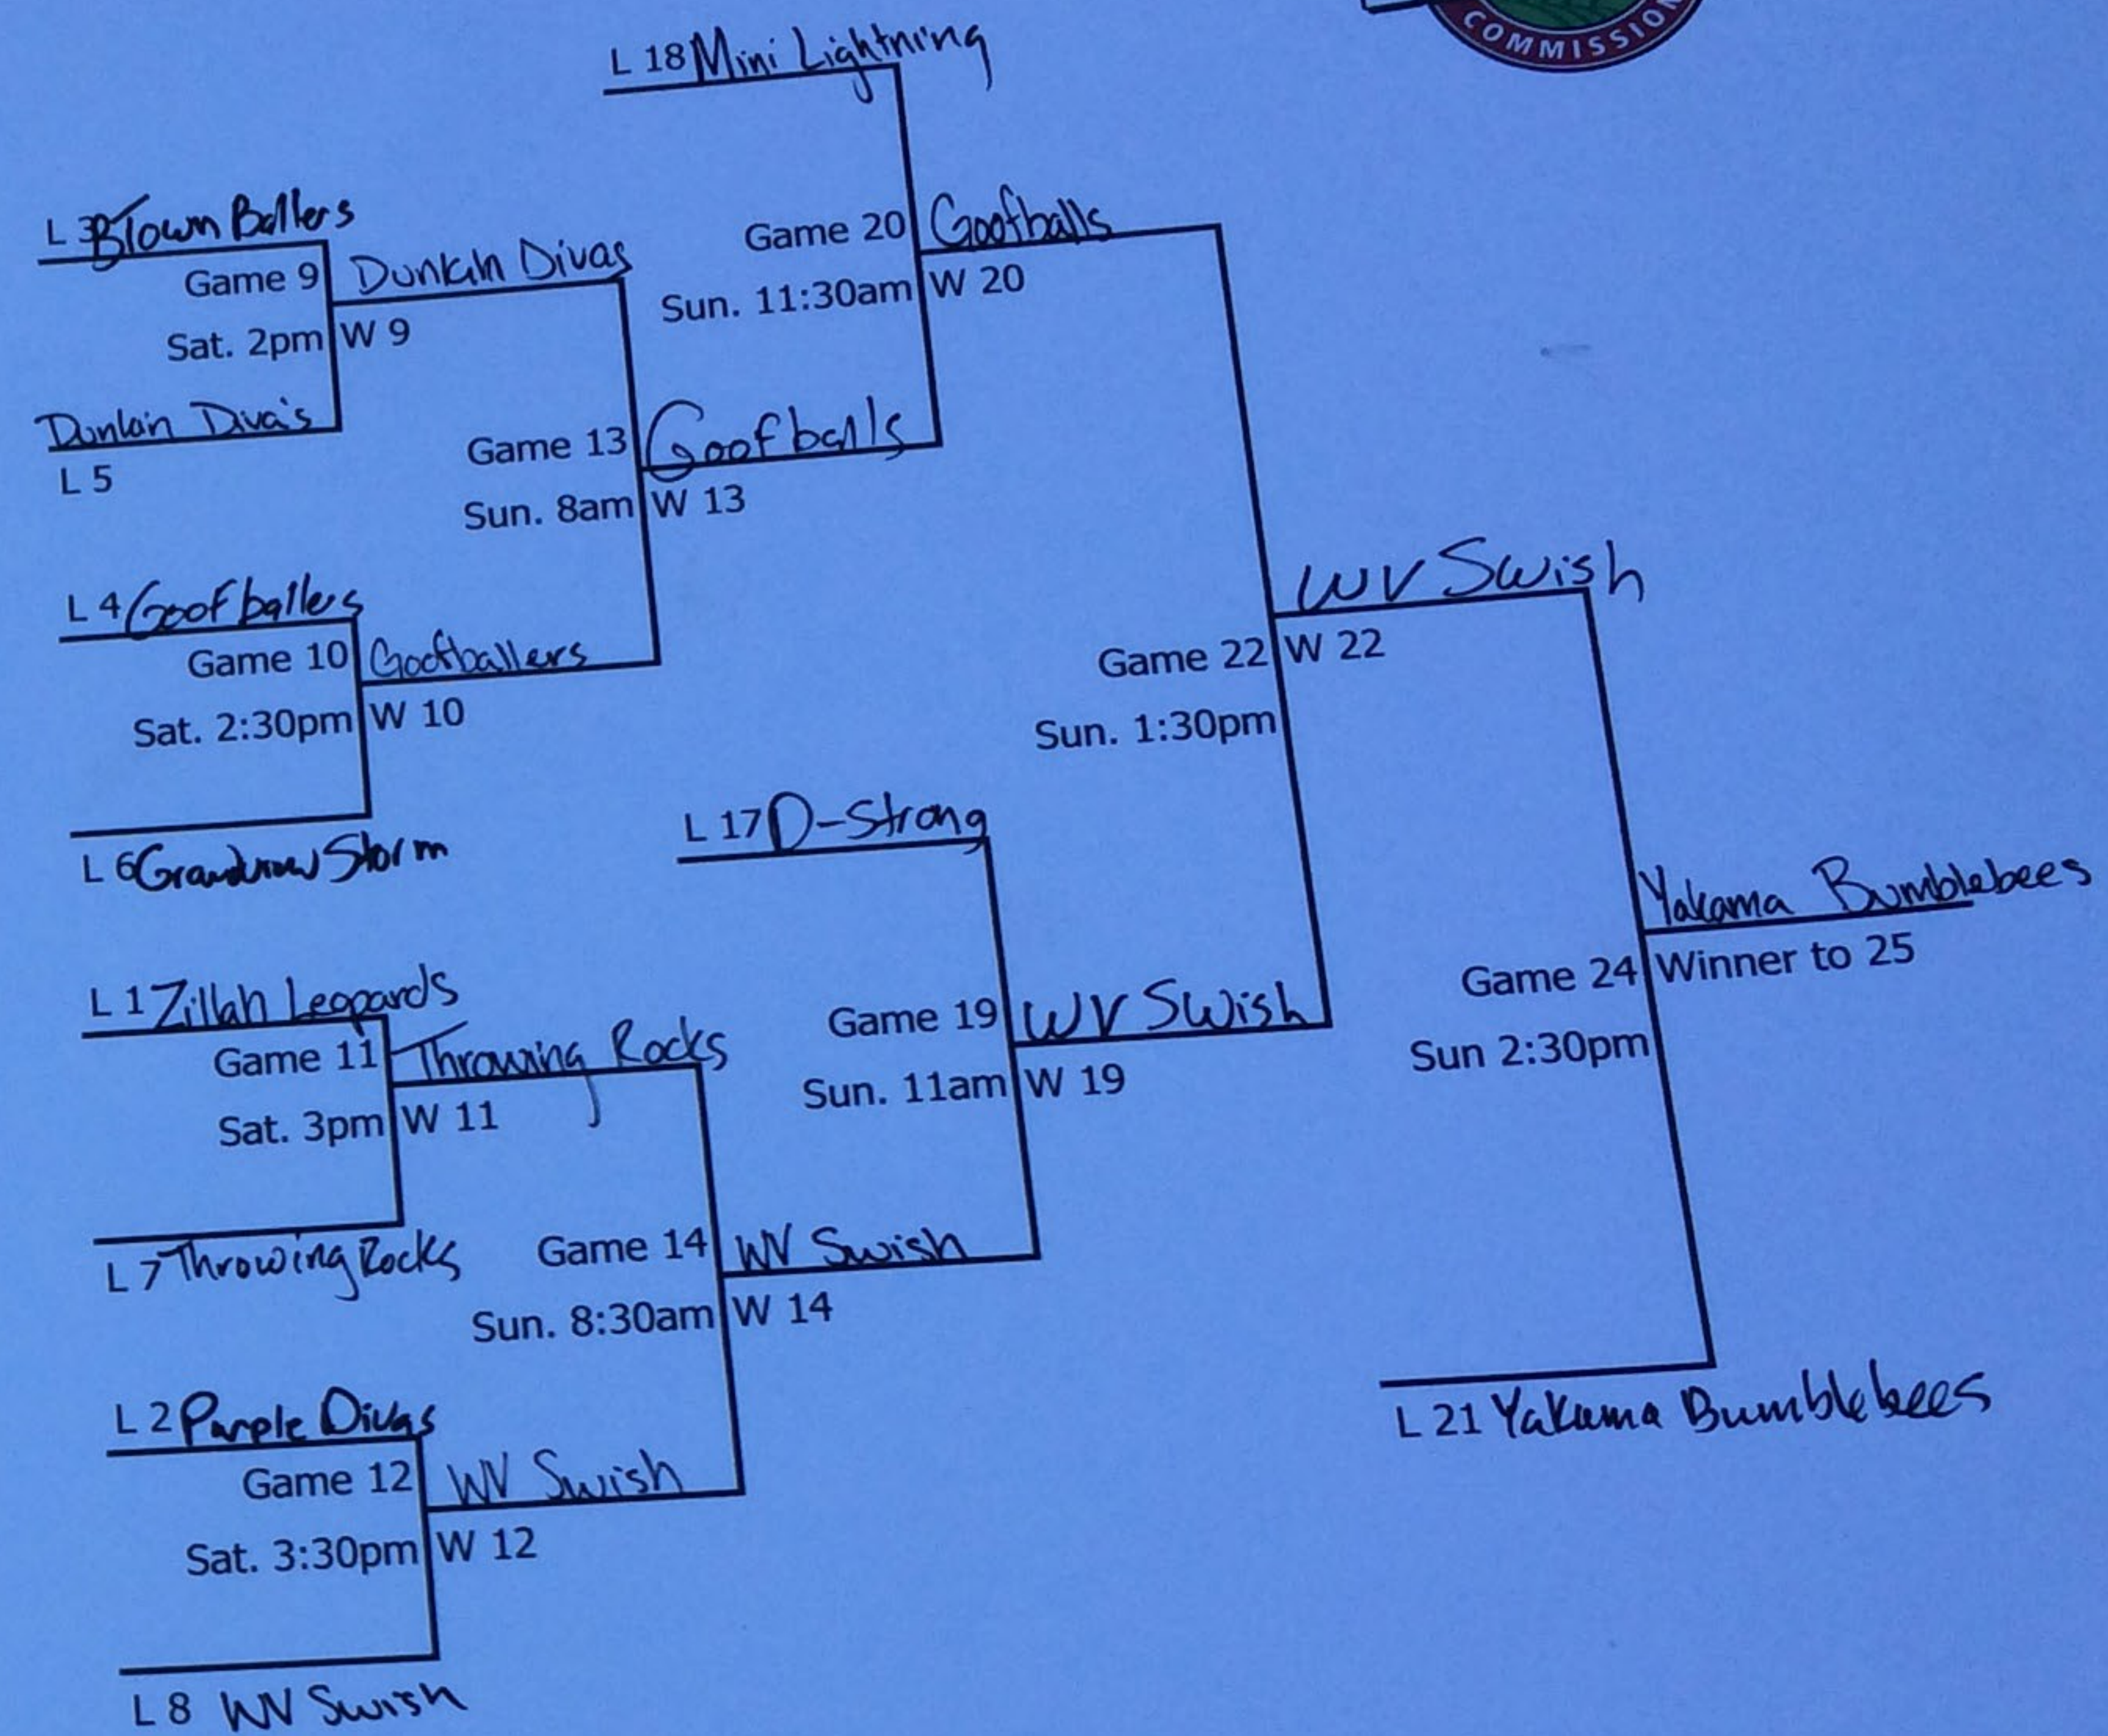

Girl's 2nd and 3rd Grade

Court # 3

If W24 wins Game 25, the same two teams will play for the Championship.

CHAMPION

Consolation Bracket

BRACKETS SUBJECT TO CHANGE